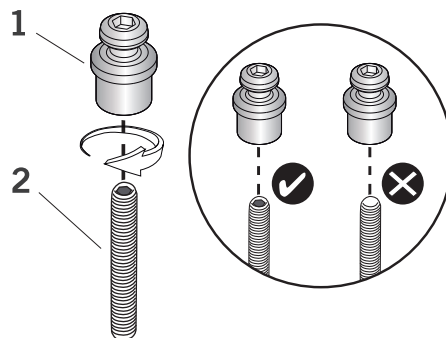

PIN SYSTEM INSTALLATION / INSTALACIÓN PIN SYSTEM / MONTAGE PIN SYSTEM /  
PIN SYSTEM INSTALLAZIONE / MONTAGE PIN SYSTEM

Motorcycle

**1** REF. 262057  
M5

**2** REF. 304114  
M5 x 25 DIN 913

**1**

**2**

**3**

PLATE INSTALLATION / MONTAJE PLETINA / MONTAGE HALTEPLATTE /  
INSTALLAZIONE SUPPORTO / MONTAGE PLATINE

Tank Bag

**3** REF. 20113N

**4** REF. 262055

**5** REF. 304208  
Torx 20  
Ø 4 x 16

**4**

**5**

**(GB)** Check your bag's manual before the installation of the fitting plate.  
Always use the security strap.