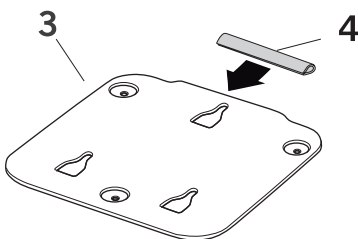

PLATE INSTALLATION / MONTAJE PLETINA / MONTAGE HALTEPLATTE /  
INSTALLAZIONE SUPPORTO / MONTAGE PLATINE

Tank Bag

**3** REF. 20113N

**4** REF. 262055

**5** REF. 304208  
Torx 20  
Ø 4 x 16

**4**

**5**

**(GB)** Check your bag's manual before the installation of the fitting plate.  
Always use the security strap.