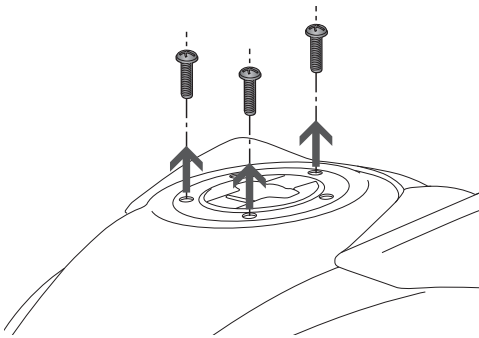

PIN SYSTEM INSTALLATION / INSTALACIÓN PIN SYSTEM / MONTAGE PIN SYSTEM /  
PIN SYSTEM INSTALLAZIONE / MONTAGE PIN SYSTEM

Motorcycle

**1** REF. 262057  
M5

**2** REF. 304114  
M5 x 25 DIN 913

**1**

**2**

**3**

PLATE INSTALLATION / MONTAJE PLETINA / MONTAGE HALTEPLATTE /  
INSTALLAZIONE SUPPORTO / MONTAGE PLATINE

Tank Bag

**3** REF. 20113N

**4** REF. 262055

**5** REF. 304208  
Torx 20  
Ø 4 x 16

**4**

**5**

**(GB)** Check your bag's manual before the installation of the fitting plate.  
Always use the security strap.