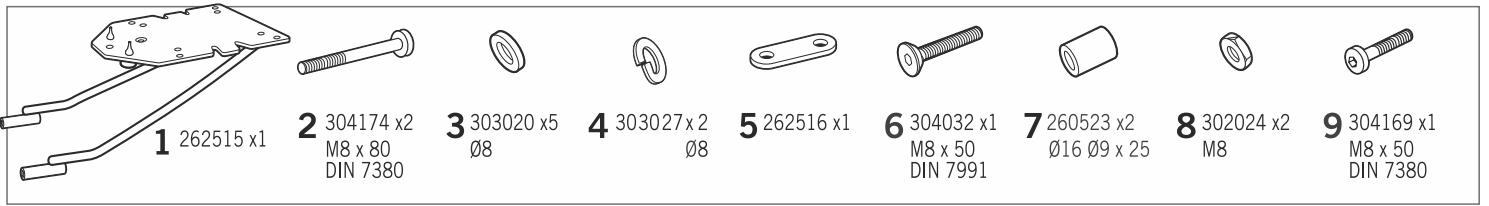

### WARNING!

- ATTENTION: top fitting not compatible with medium (D1B40PA), aluminium mounting plate (D1BTRPA) or Large mounting plate (D1B481PA).  
- Compatible with Small (D1B29PA) mounting plate. (NOTE): Compatible with TOP CASES Sh26 - Sh34 only.