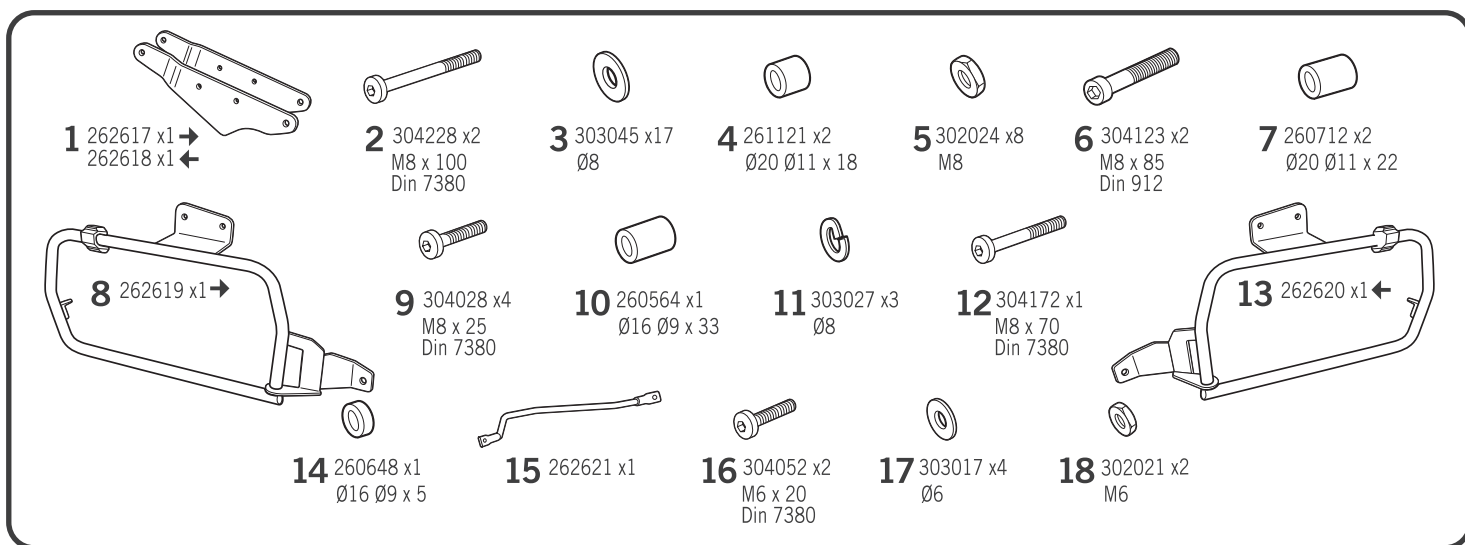

## TRIUMPH TIGER 900 / GT / RALLY '20 TOTG904P

**4P**  
SYSTEM

DESIGNED IN  
BARCELONA

**! WARNING!**

Compatible with TR47 / TR36 / SH35 / SH36

**GB** Do not fully tighten the screws until it is ensured that the KIT is correctly attached and aligned.