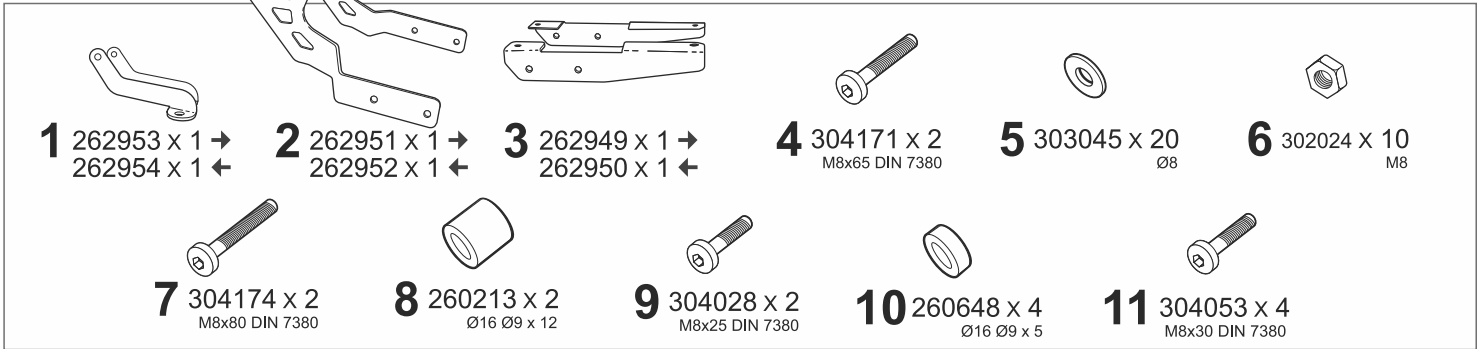

## HARLEY DAVIDSON 1250 PAN AMERICA '21 KIT TOP H0PN11ST