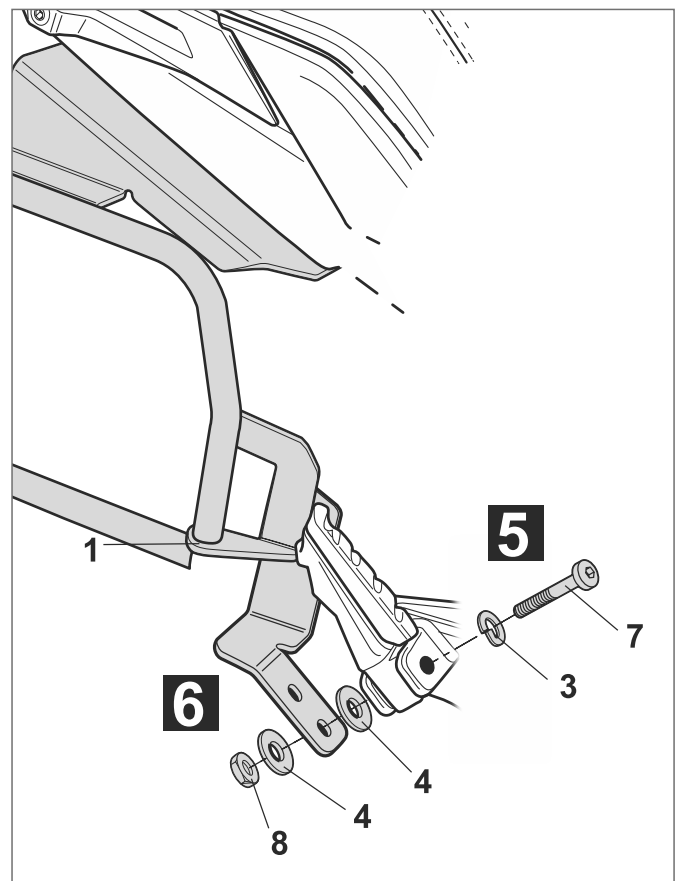

IMPORTANT: Based on European models.
For compatibility with models in other continents, check www.shad.es