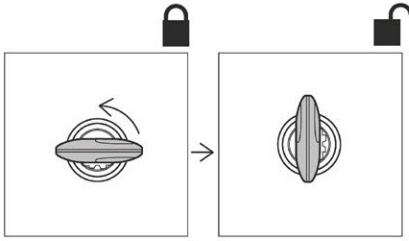

MAXIMUM SPEED, CHECK LOCAL LAWS.

ALWAYS SECURE AND LOCK PRODUCTS.

ONLY USE RECOMMENDED CLEANING PRODUCTS.

CASES ARE NOT DESIGNED TO PROTECT FRAGILE OBJECTS.

1 M. MINIMUM DISTANCE WITH POWER WASHER.

OPEN

1

CLOSE